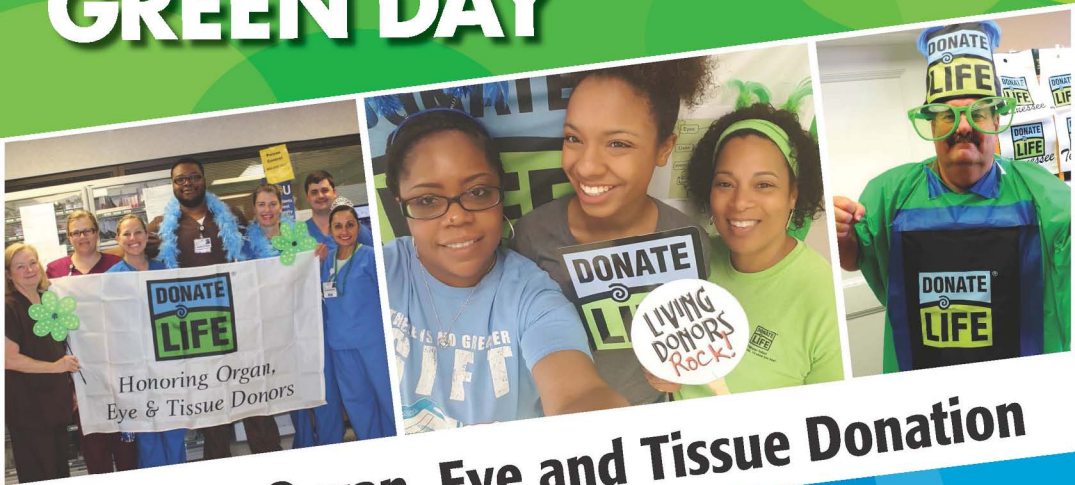

**West Jefferson  
Medical Center**

PROUD MEMBER OF LCMC | HEALTH

# Wear BLUE & GREEN DAY

## Promote Organ, Eye and Tissue Donation

### National Celebration: APRIL 21

#BlueGreenDay

DonateLife.net